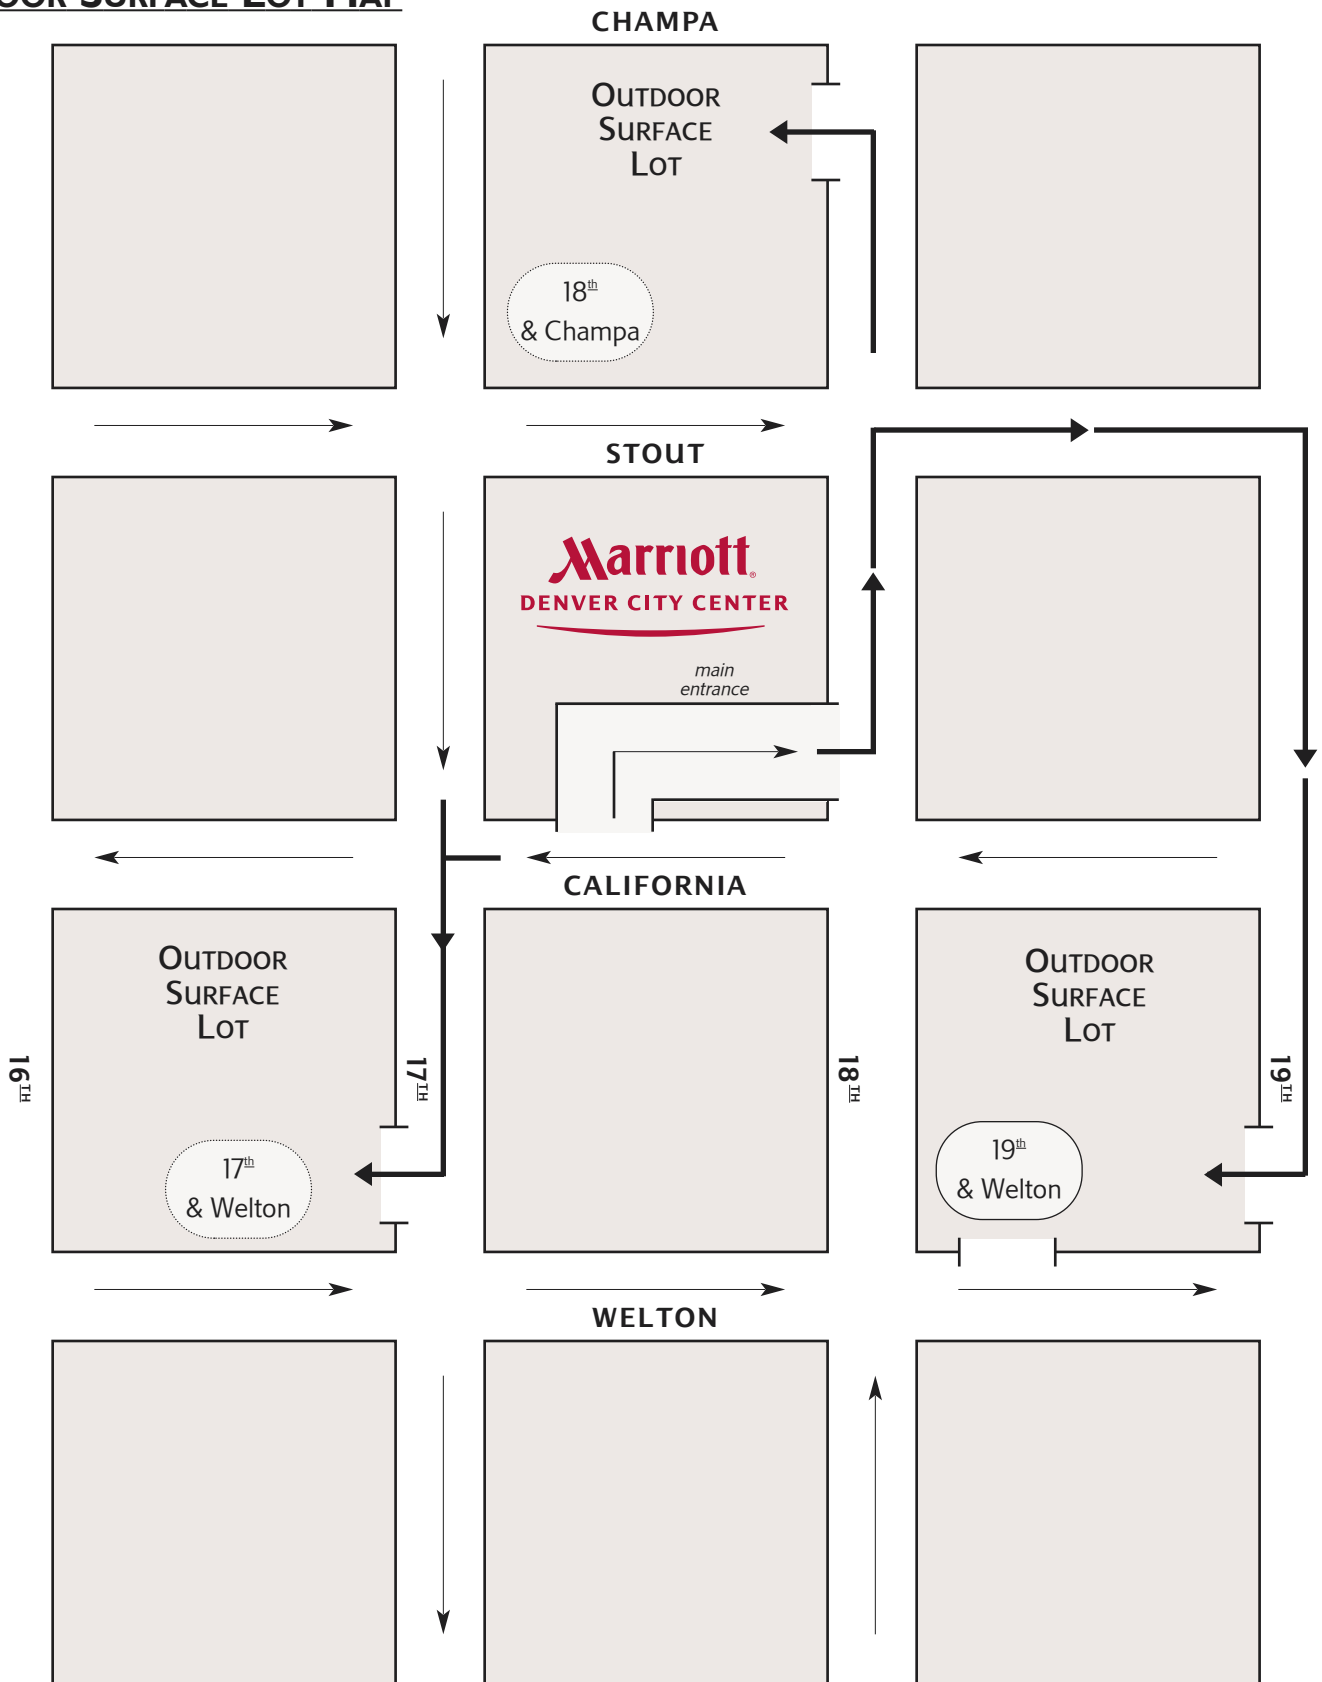

OUTDOOR SURFACE LOT MAP

PLEASE NOTE: Payment for parking is only good for one day ... you must go back and pay for the next day starting at 6:00 AM

17 th and WELTON	18 th and CHAMPA	19 th and WELTON
\$ 2.00 each 20 minutes \$10.00 maximum \$ 5.00 after 4pm and all day Sat. & Sun.	\$ 2.00 each hour \$ 8.00 maximum \$ 5.00 after 4pm and all day Sat. & Sun.	\$ 3.00 each hour \$ 7.00 maximum \$ 4.00 after 4pm and all day Sat. & Sun.